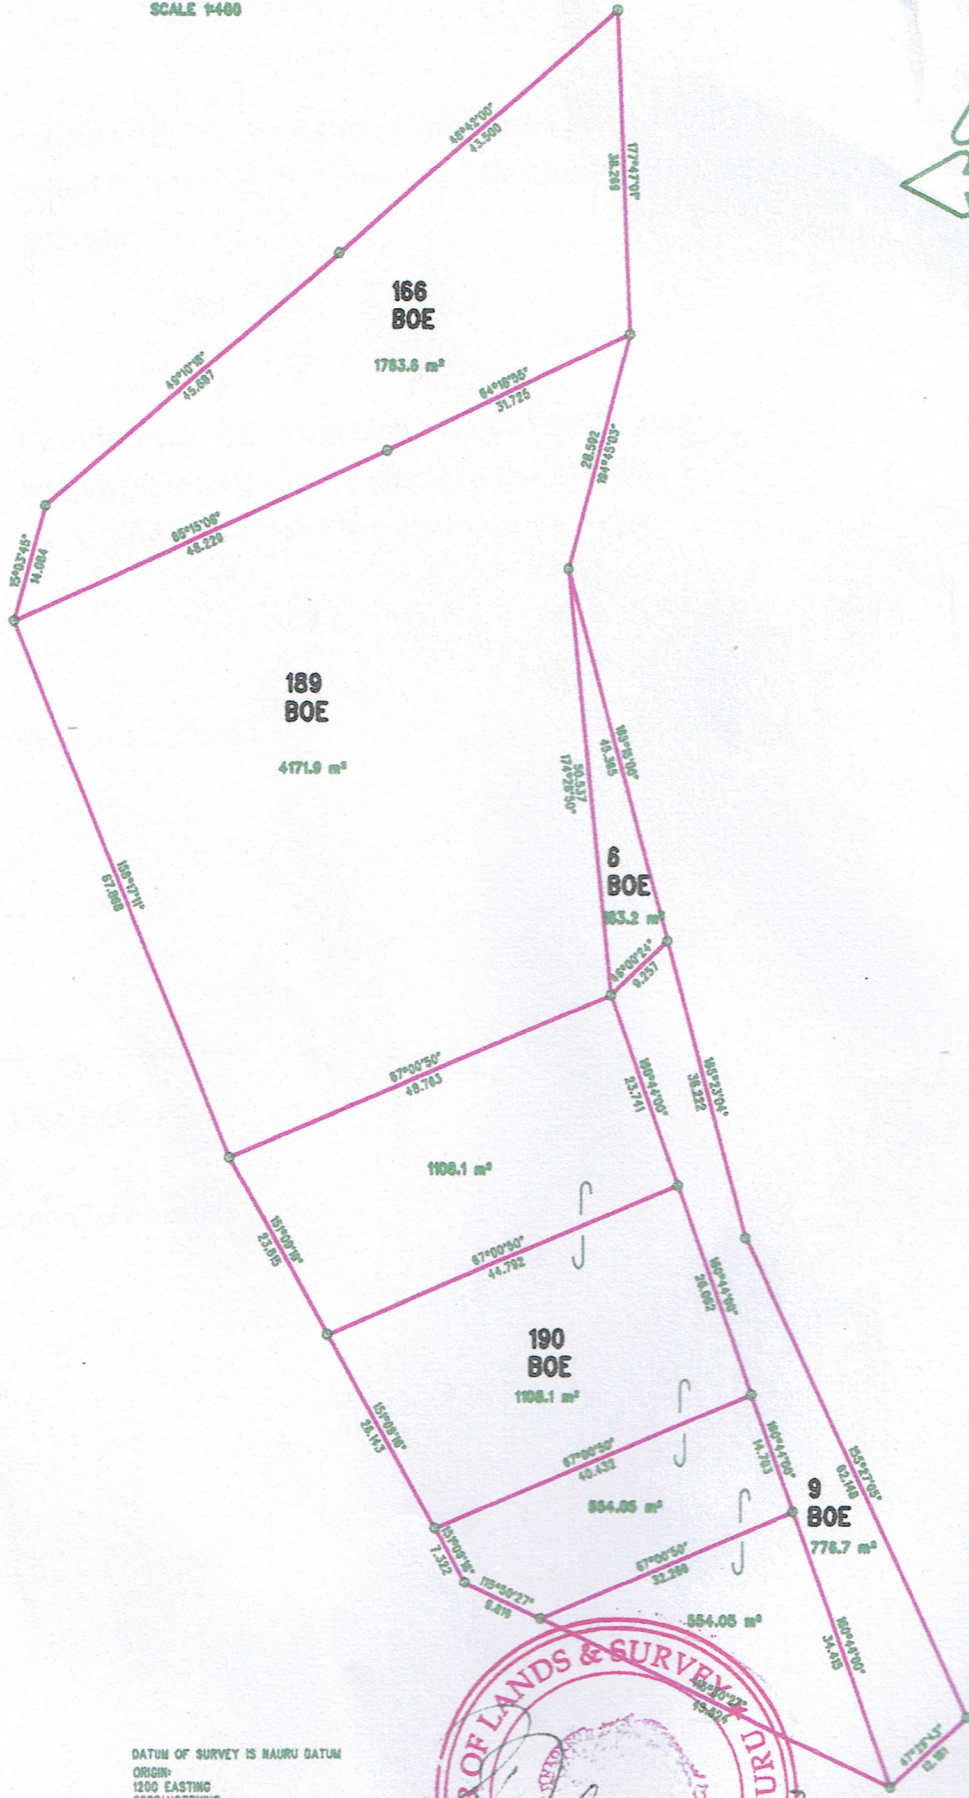

PLAN SHOWING
SUBDIVISION OF PORTION 190
 DISTRICT OF BOE
 SCALE 1:400

SURVEYED BY P D NAKAUTOGA
 DRAWN BY P D NAKAUTOGA
 CHECKED BY JULIAN CAPELLE

DATUM OF SURVEY IS MAURU DATUM
 ORIGIN:
 1200 EASTING
 9600 NORTHING